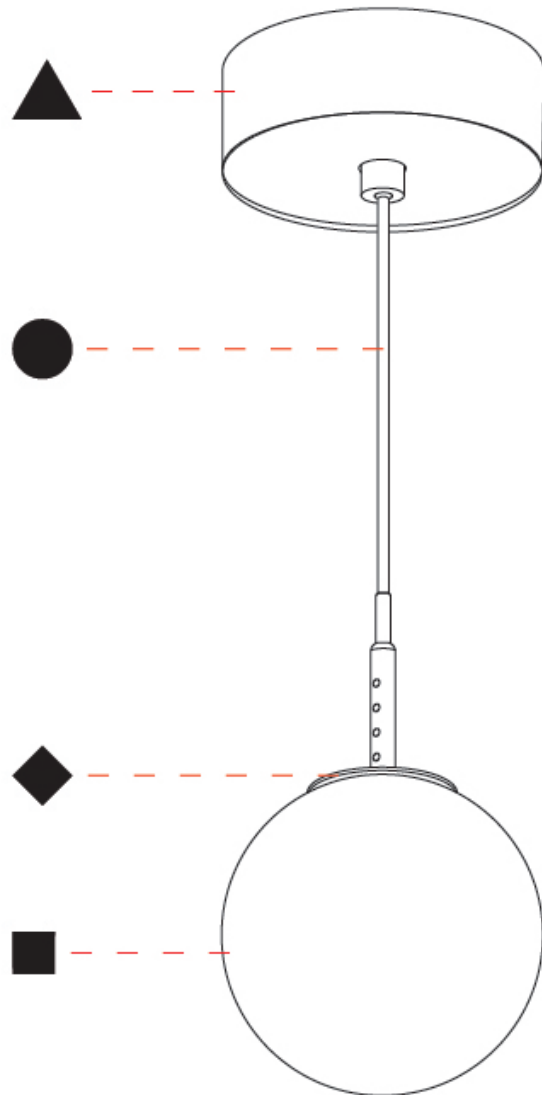

BILO SUSPENSION

A300614-

PROJECT _____

TYPE _____

SPECIFIER _____

QUANTITY _____

DATE _____